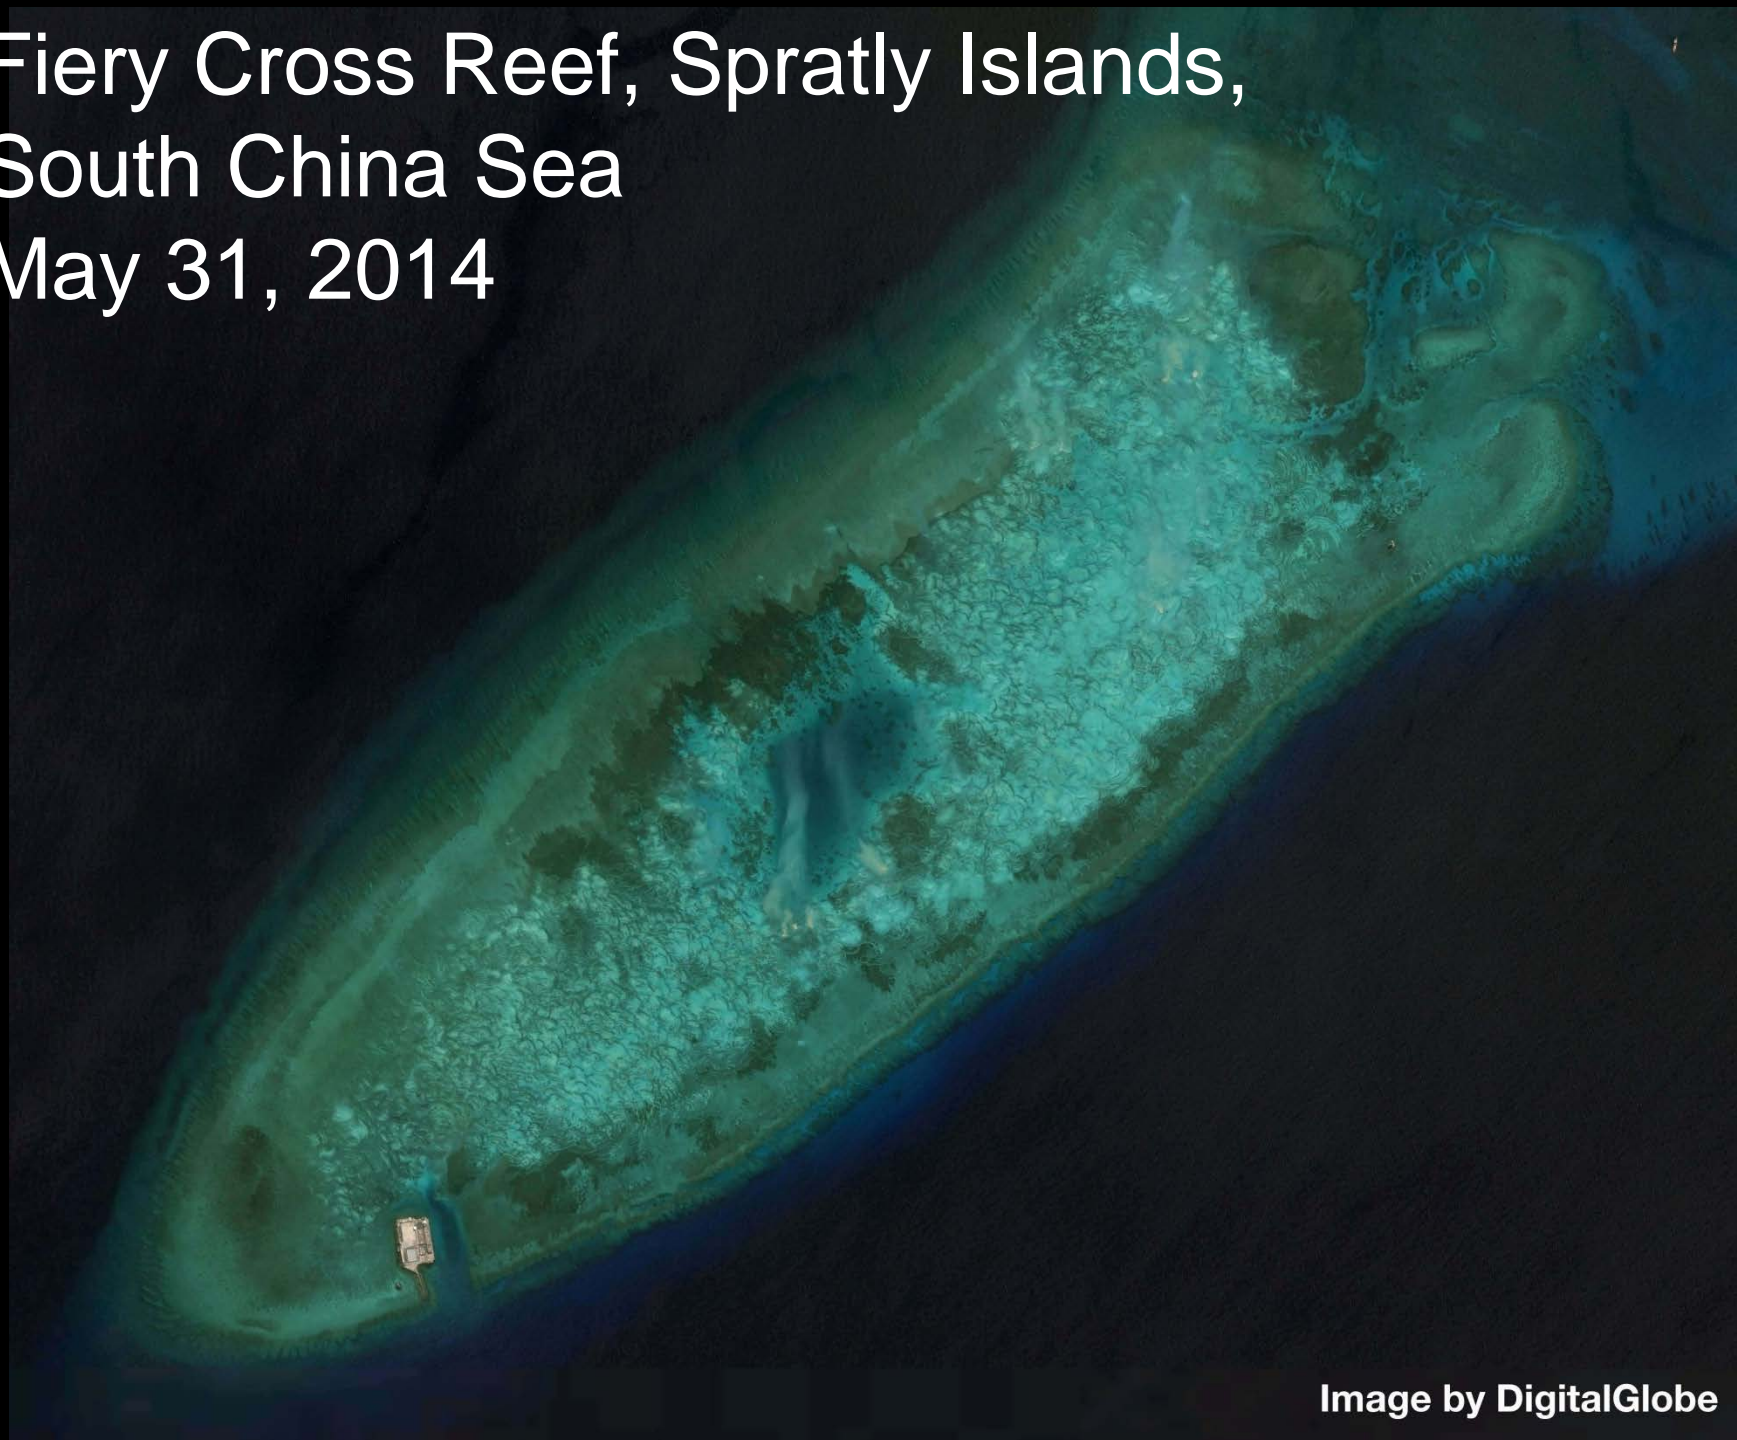

Fig. 1 Fiery Cross Reef, Spratly Islands,  
South China Sea  
May 31, 2014

Fig. 2 Fiery Cross Reef, Spratly Islands,  
South China Sea  
February 14, 2015

Image by Victor Robert Lee & DigitalGlobe

Fig. 3 Fiery Cross Reef, Spratly Islands,  
South China Sea  
April 17, 2015

$\approx 3,300$  meter airstrip

Deep water harbor

Fig. 4

# Johnson South Reef, Spratly Islands

# Major Shipping Routes in the South China Sea

Paracel Islands

Spratly Islands

Source: nytimes.com