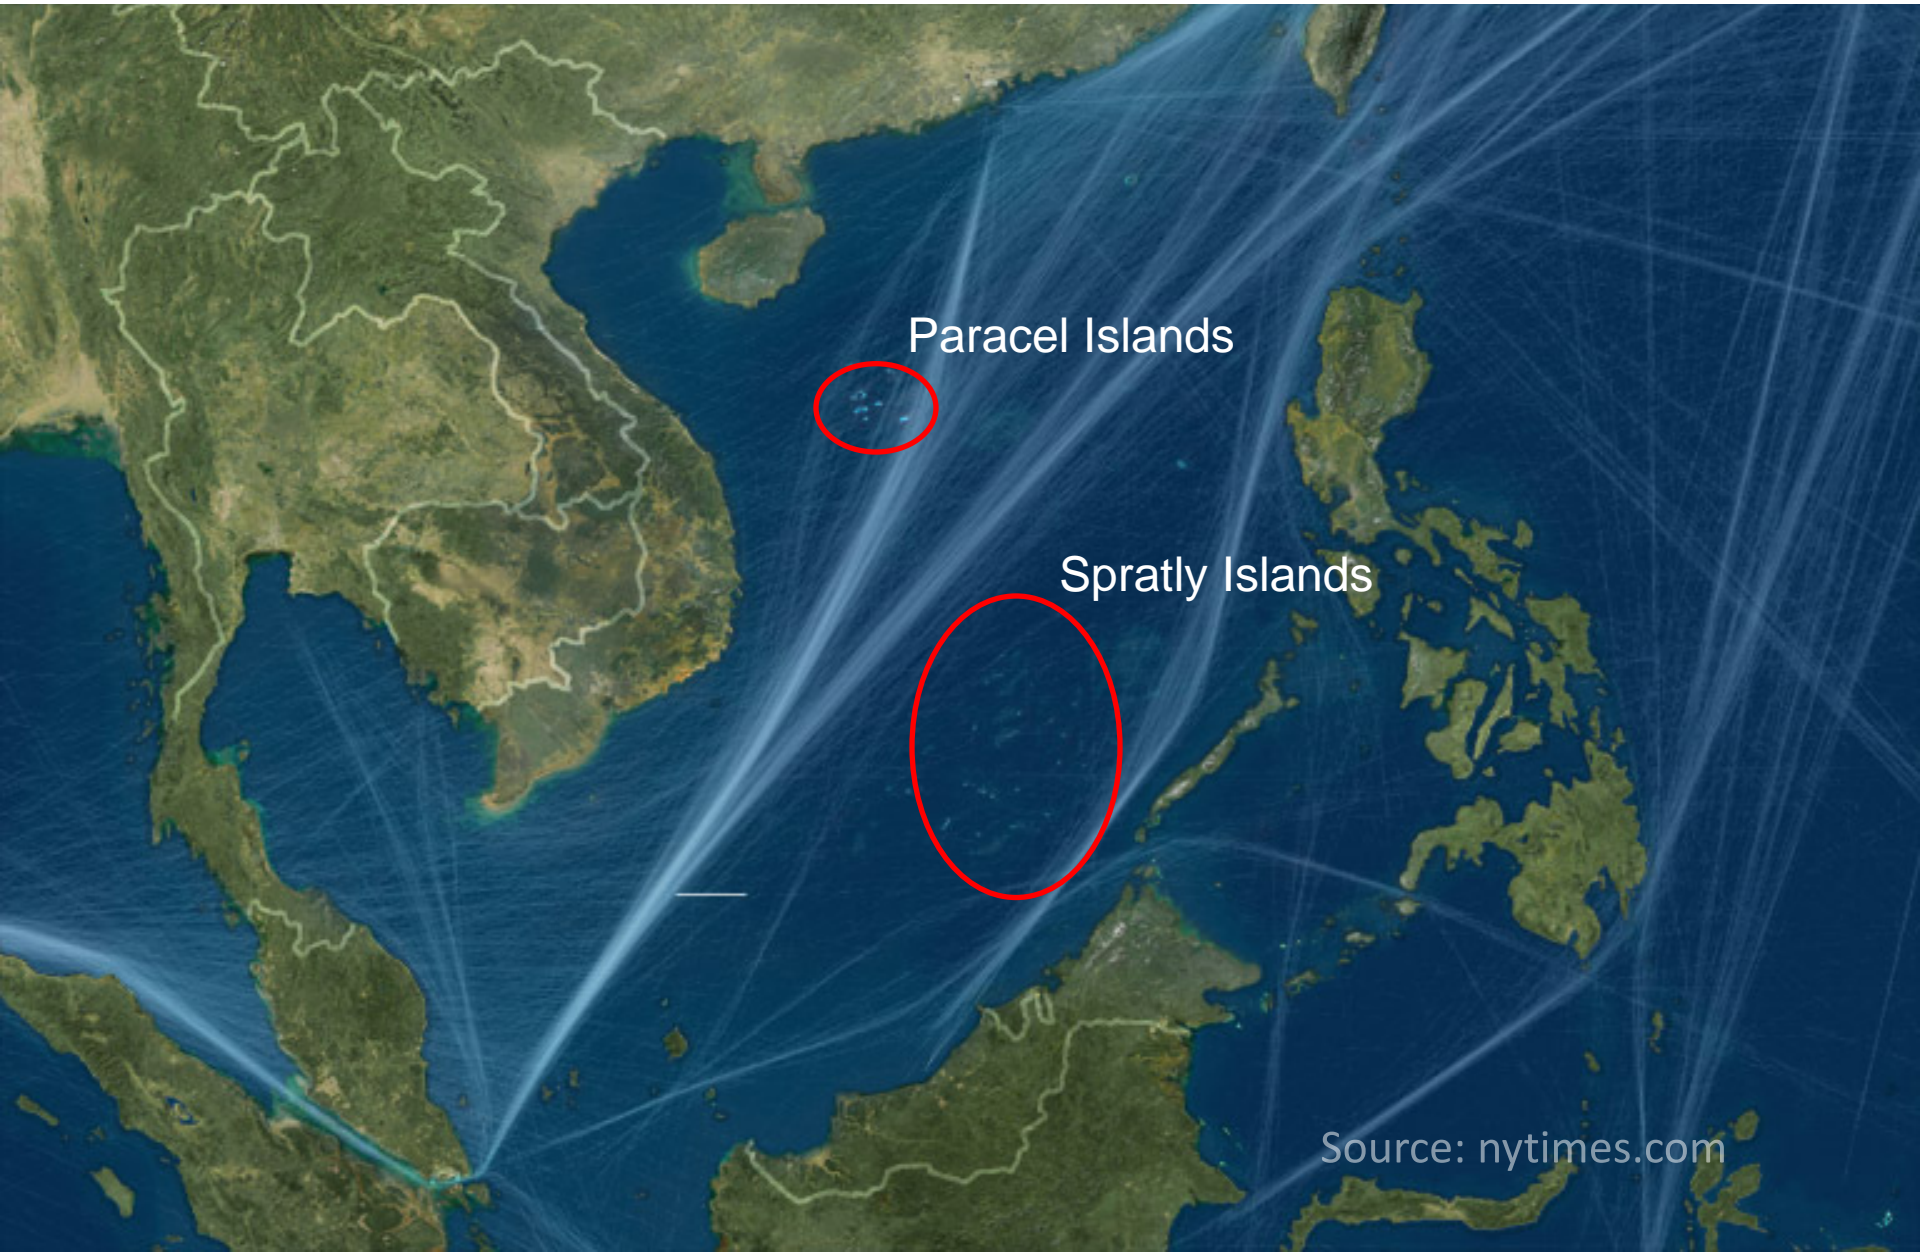

$\approx 3,300$  meter airstrip

Deep water harbor

Fig. 4

# Johnson South Reef, Spratly Islands

## March 4, 2015

Fig. 5

# Major Shipping Routes in the South China Sea

Paracel Islands

Spratly Islands

Source: nytimes.com