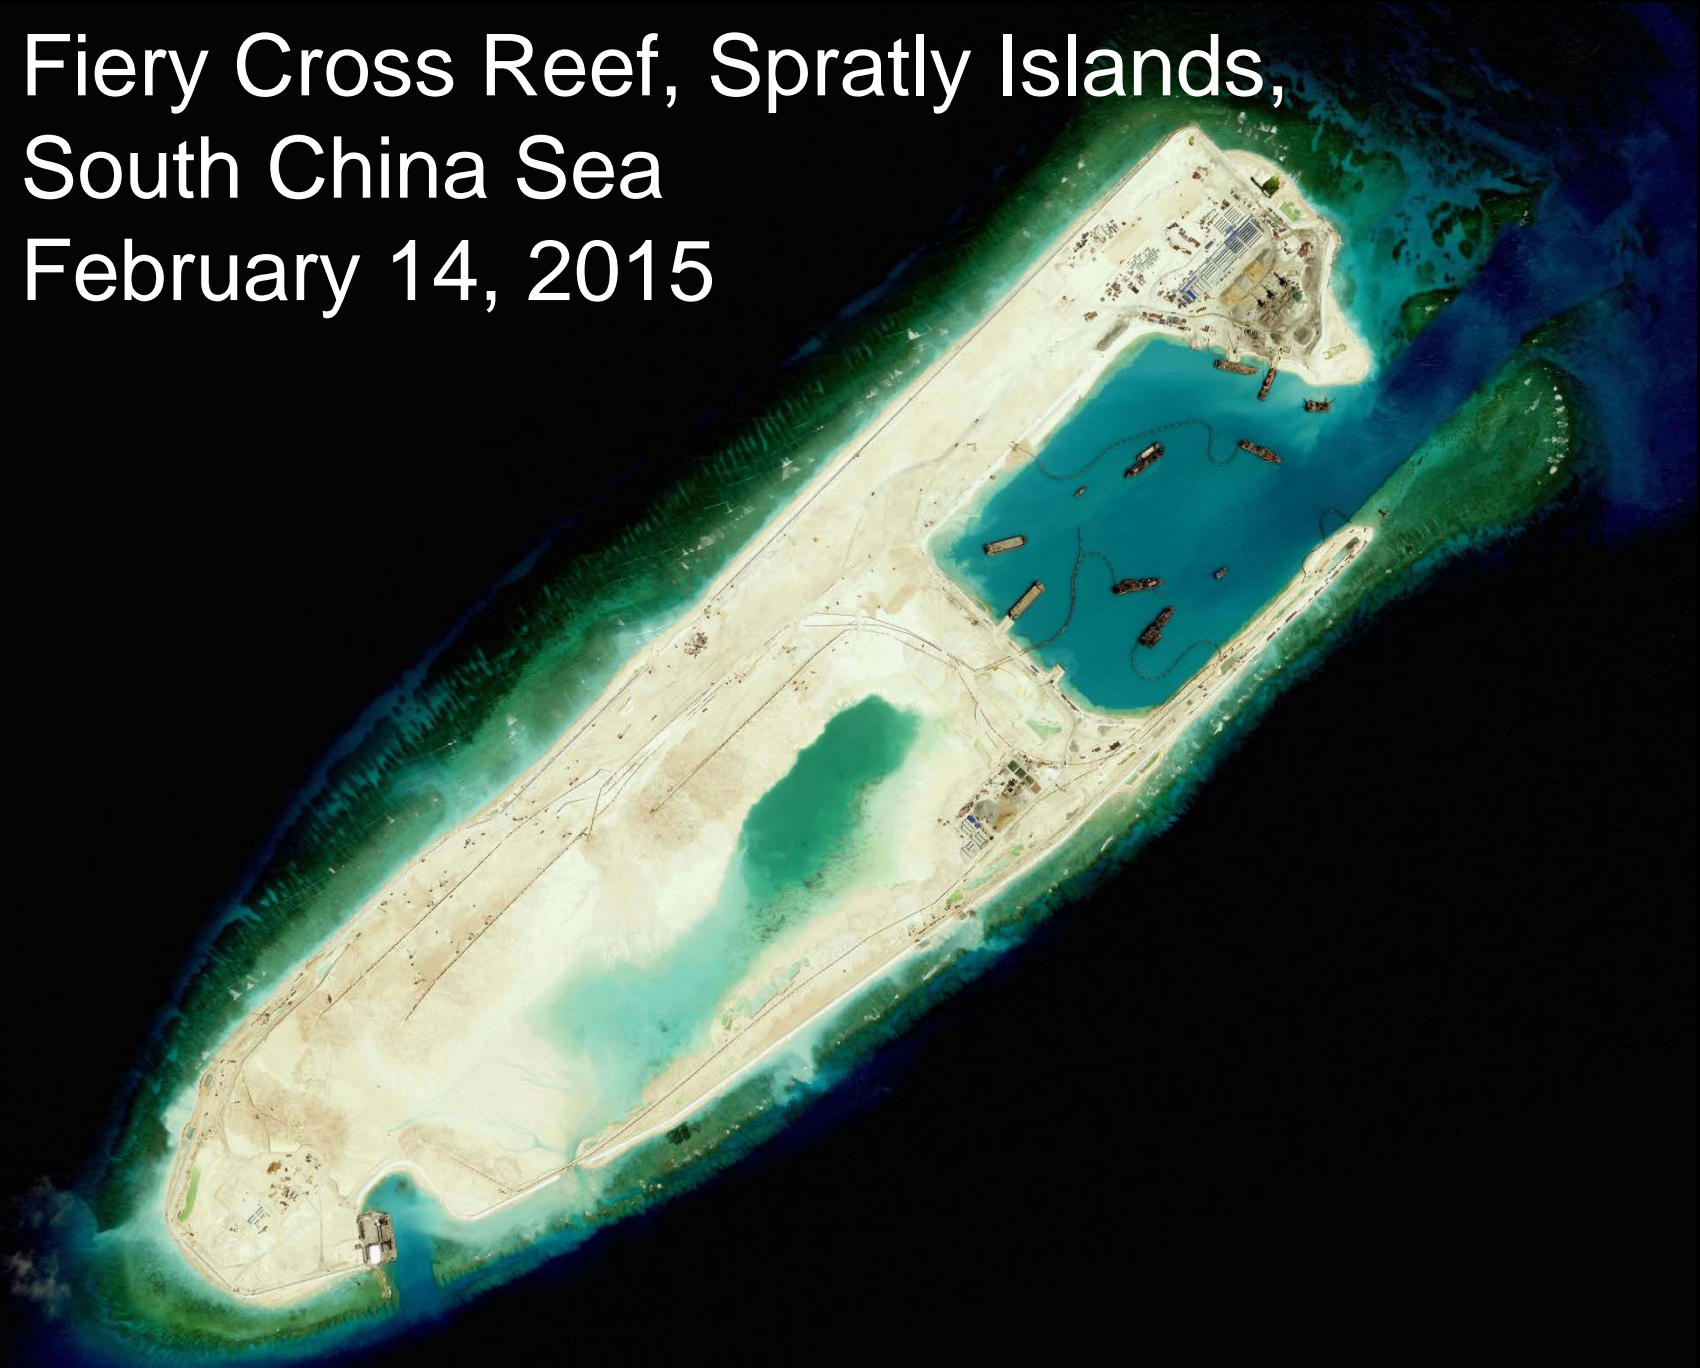

Fig. 1 Fiery Cross Reef, Spratly Islands,  
South China Sea  
May 31, 2014

Fig. 2 Fiery Cross Reef, Spratly Islands,  
South China Sea  
February 14, 2015

Image by Victor Robert Lee & DigitalGlobe

Fig. 3 Fiery Cross Reef, Spratly Islands,  
South China Sea  
April 17, 2015

$\approx 3,300$  meter airstrip

Deep water harbor

Fig. 4

# Johnson South Reef, Spratly Islands

# Major Shipping Routes in the South China Sea

Paracel Islands

Spratly Islands

Source: nytimes.com