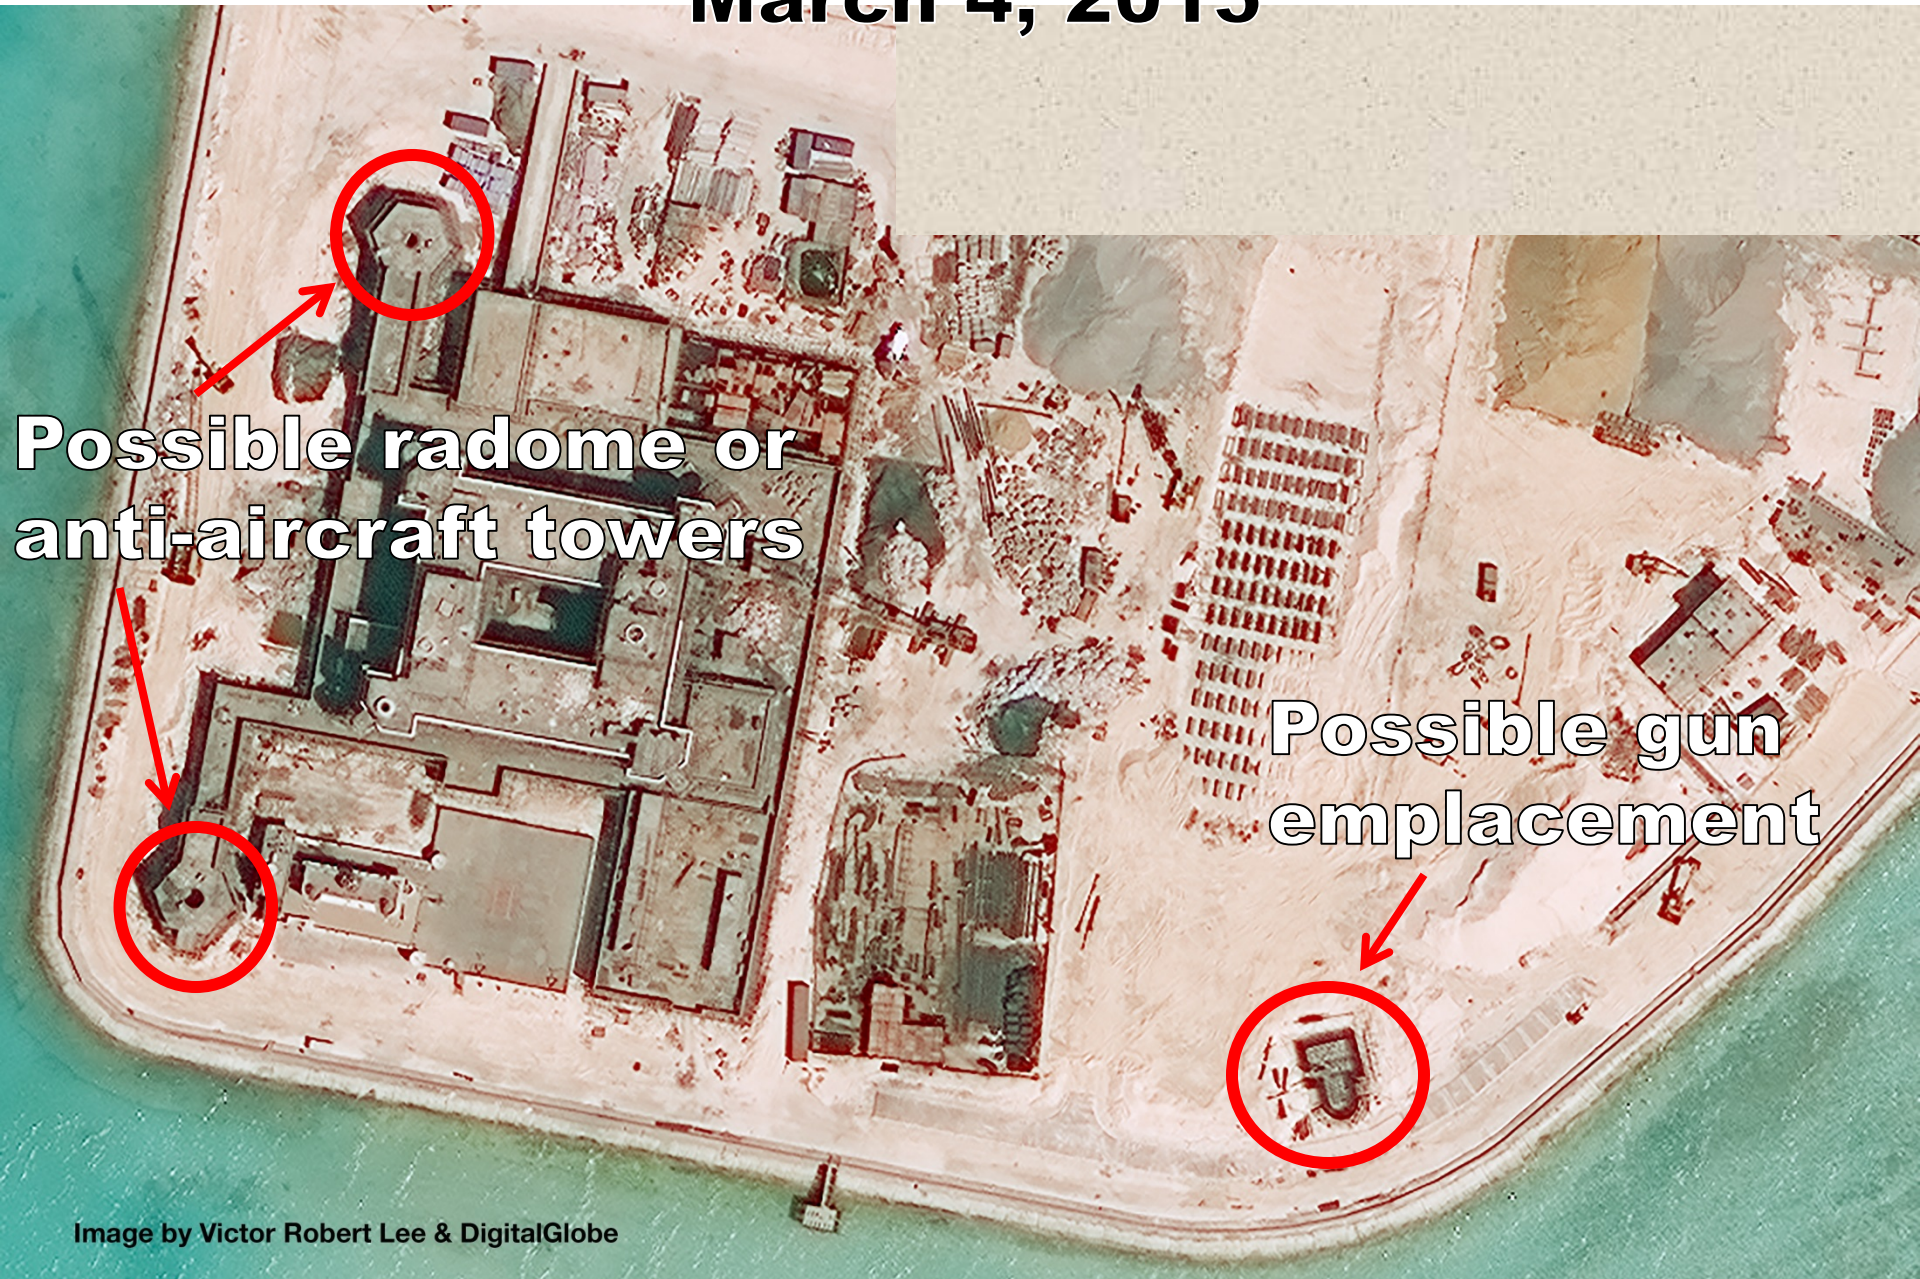

Fig. 5

Fig. 4

Johnson South Reef, Spratly Islands

March 4, 2015